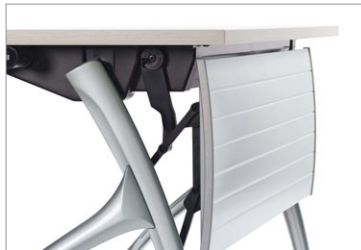

# Features and options

Nested flip top table with optional modesty panel shown with 60" top. Fixed top table shown with 48" top.

Intuitive 'Easy Touch' lever located at either table end releases mechanism for effortless movement of table surface. Fixed table top models also available.